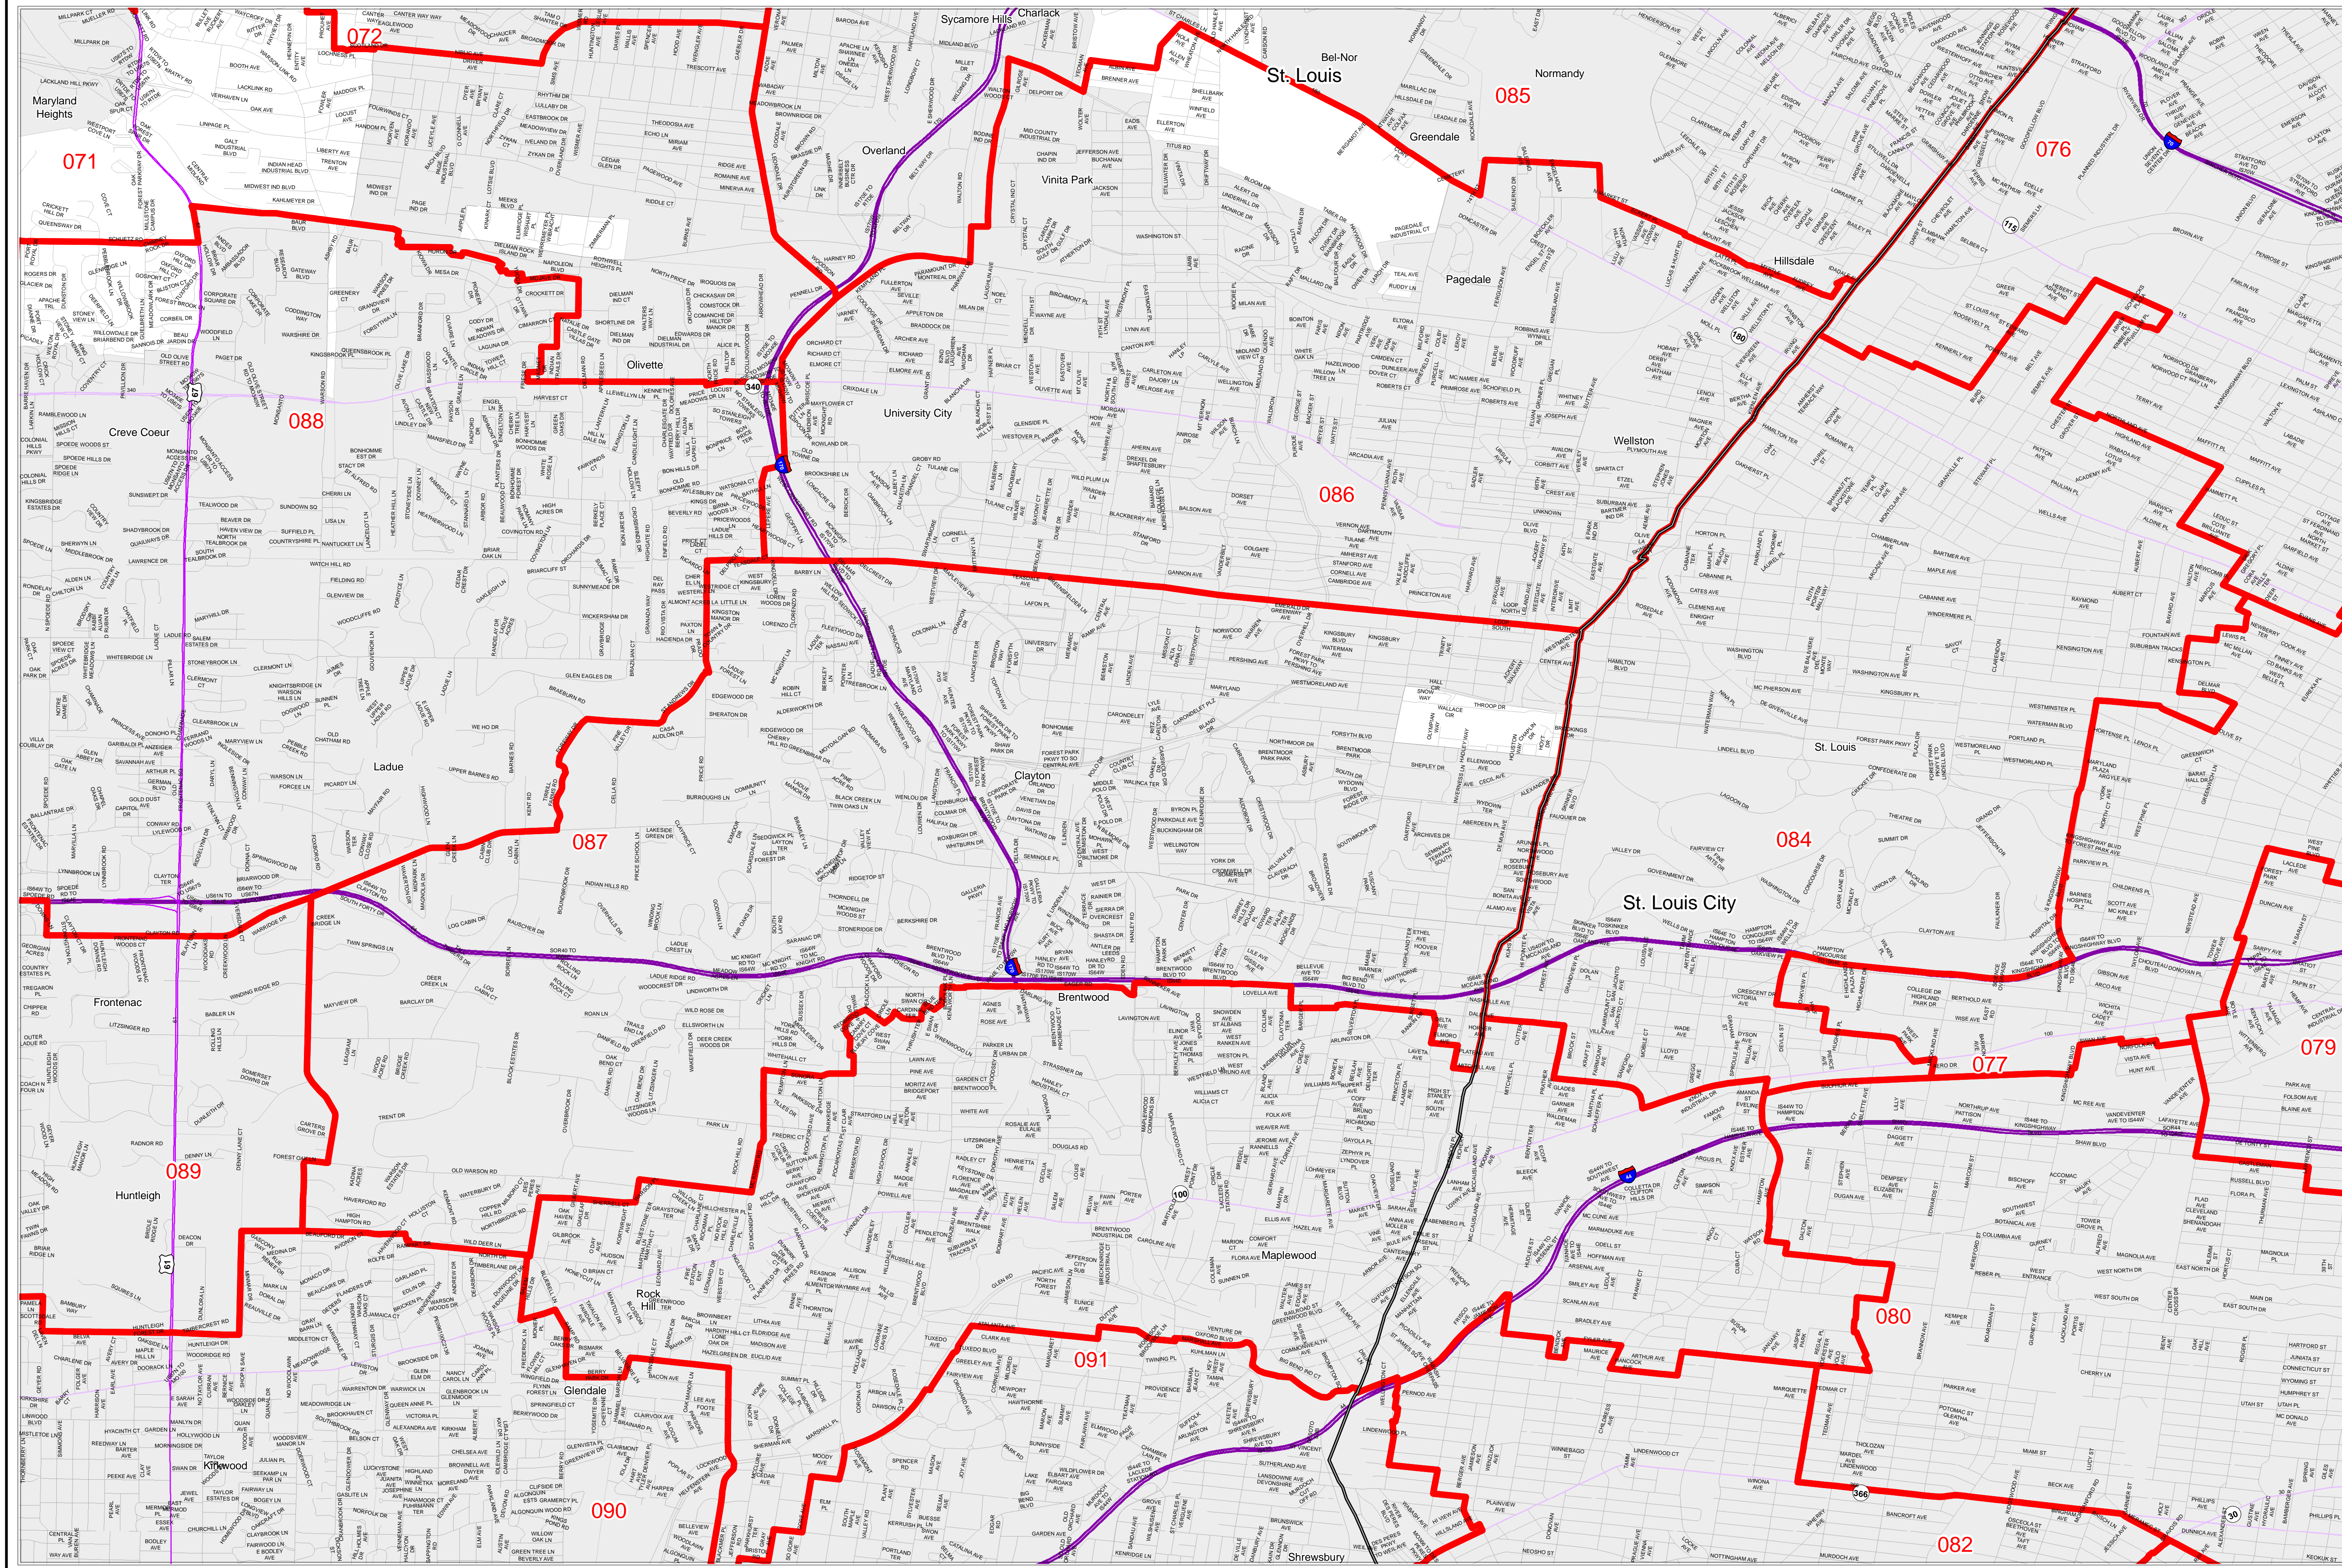

House Apportionment Plan 2011

Missouri Appellate Apportionment Commission

St. Louis County